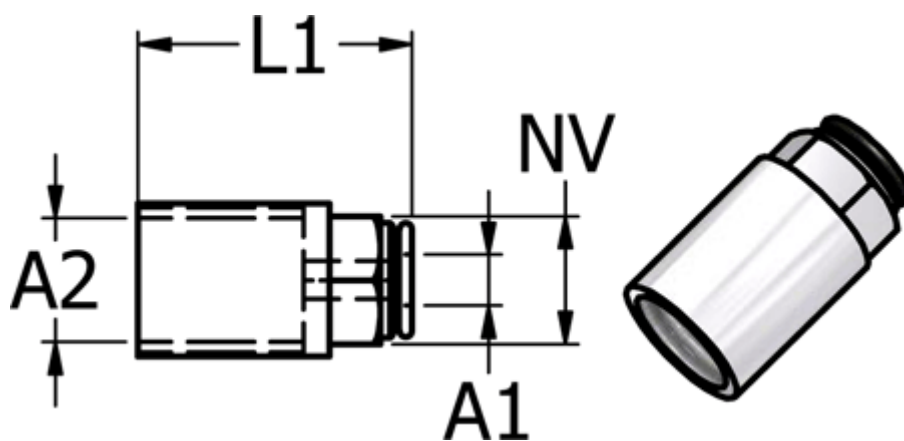

# Data Sheet

Article number: 5867460186

Description: Metal fitting 746.018-6, Ø6 - G 1/8"  
Push-in straight connector

## Measures

Ext. hose diameter =	6
L1	= 27.1
NV	= 12
Thread A2	= G 1/8"